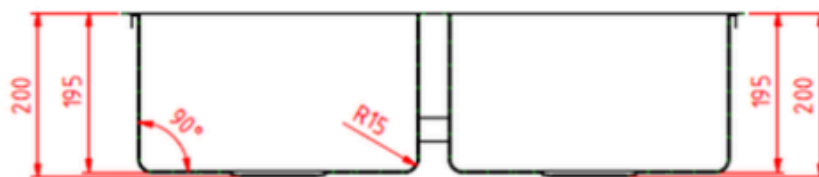

INNOVA SC7600

Innova Double Bowl Kitchen Sink

Features

- 1.2mm SS304 Stainless Steel
- Top or Undermount Installation
- Sound Deadening Pads
- Waste Included
- No Overflow

A-A