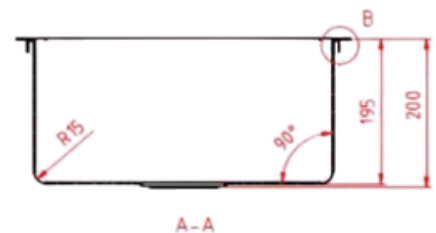

INNOVA SC5500

Innova Single Bowl Kitchen Sink

Features

- 1.2mm SS304 Stainless Steel
- Top or Undermount Installation
- Sound Deadening Pads
- Waste Included
- No Overflow

B