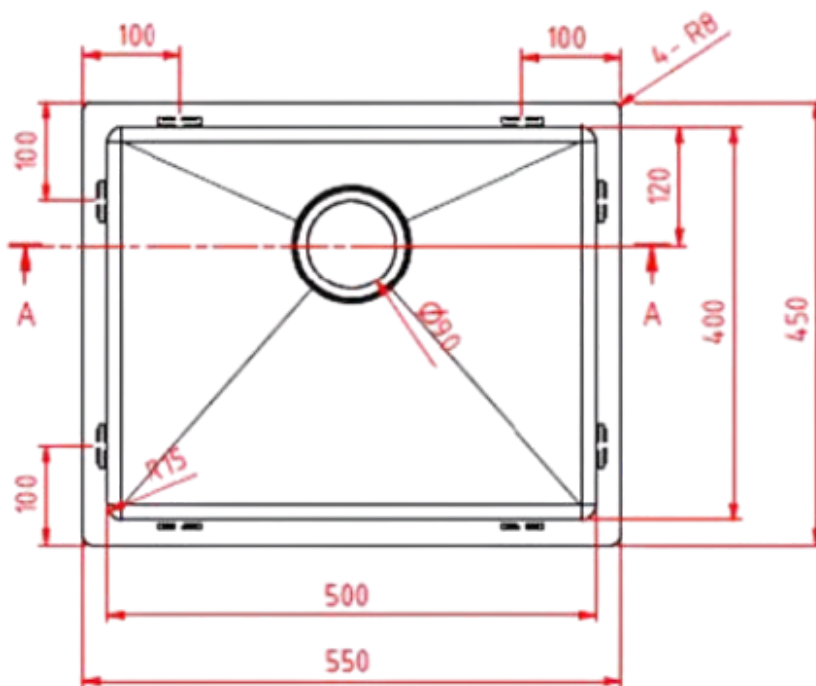

INNOVA SC5500

Innova Single Bowl Kitchen Sink

Features

- 1.2mm SS304 Stainless Steel
- Top or Undermount Installation
- Sound Deadening Pads
- Waste Included
- No Overflow

B